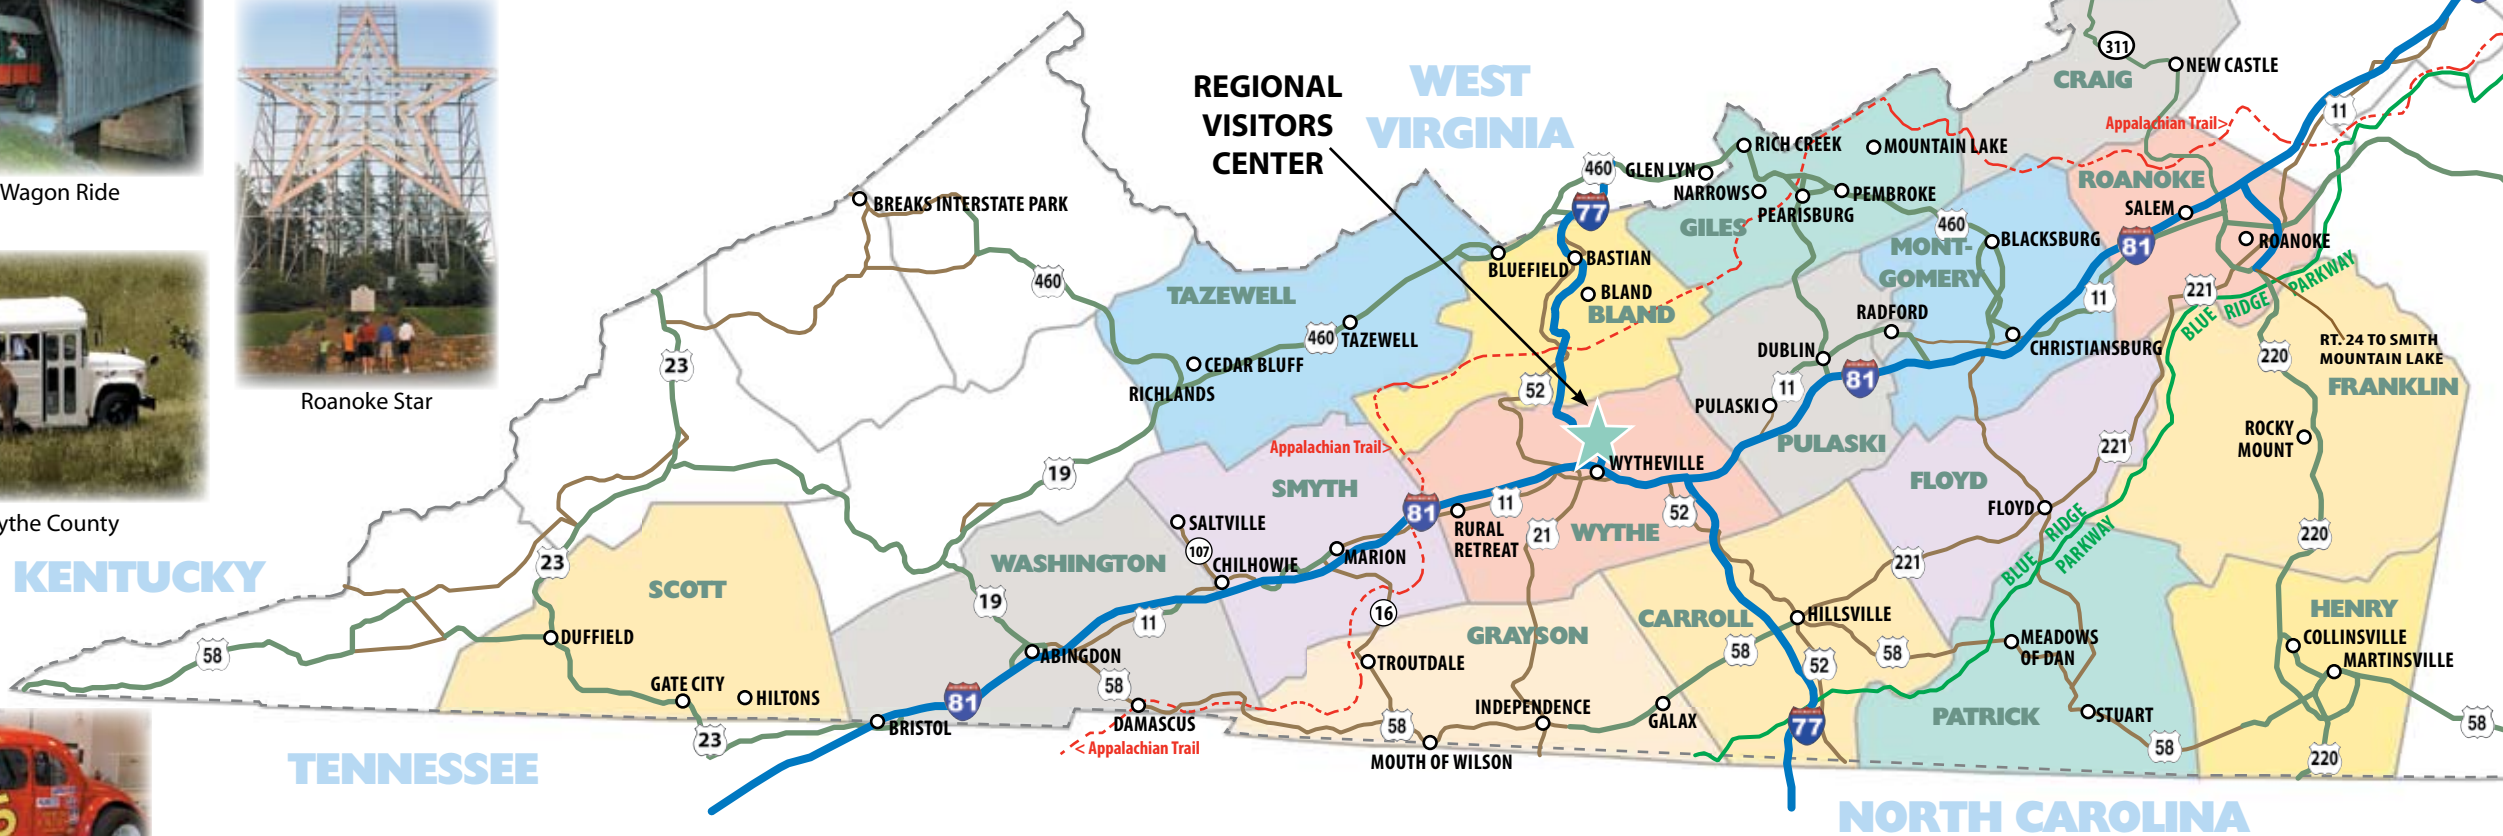

Scott County - Tour DePossum

Regional Visitors Center
 975 Tazewell Street • Wytheville, VA 24382
INTERSTATE ACCESSIBILITY
 Main Exit: I-81, Exit 70
 Also Accessible from I-81 / I-77, Exit 73 and I-77, Exit 41
 Follow the **BLUE VISITORS CENTER SIGNS**

This map highlights the major routes through the Blue Ridge of Virginia. Although many other secondary roads exist, our intent here is to provide those routes most used by travelers. A detailed map of Virginia is available at <http://www.vdot.state.va.us/maps/maps.html>

Tazewell County - Old Cannon

Patrick County - Wagon Ride

Roanoke Star

Animal Park - Wythe County

Wytheville - Homestead Festival

Wytheville - Rock House Herb Garden

Patrick Co. - VA Motorsports

MAP OF THE BLUE RIDGE

MAP OF THE BLUE RIDGE